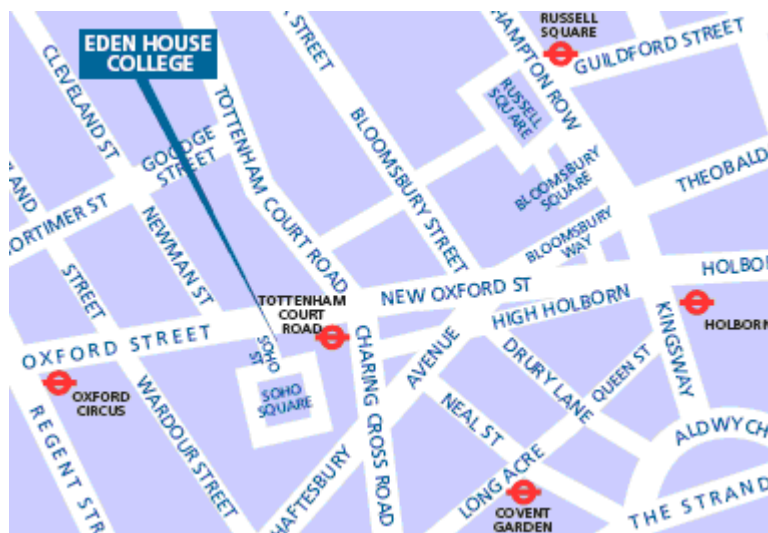

Eden House College

Established in 1968

Accredited by the

Eden House College – How To Find Us

Address & Contact Details

Eden House College is located on the corner of Oxford Street and **Soho Street** in central London.

Address : Eden House College, Eden House, 1-2 Soho Street, London, W1D 3GN

Telephone : 0845 643 9 346

e-mail : admissions@edenhouse.co.uk / **website** : www.edenhouse.co.uk

Map

Arriving by Bus

We are served by all of the following bus routes :

1, 7, 8, 10, 14, 19, 24, 25, 29, 38, 55, 73, 98, 134, 176, 242

Arriving by London Underground

We are located 100 metres from Tottenham Court Road tube station which is on the **Central** and **Northern** lines.